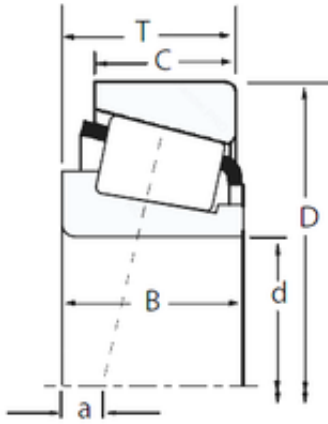

China abec 7 Bearing Supplier

tapered roller bearing 30305 timken bearing
30305-A size 25x62x19.5mm with price list

Bearing No. 30305

Size	25x62x18.25 mm
Bore Diameter	25 mm
Outer Diameter	62 mm
Width	18,25 mm
d	25 mm
D	62 mm
T	18,25 mm
B	17 mm
C	15 mm
R	1,5 mm
r	1,5 mm
Weight	0,26 Kg
Dynamic load rating radial (C)	53,8 kN
Calculation factor (e)	0,3

30305 Bearing 2D drawings and 3D CAD models