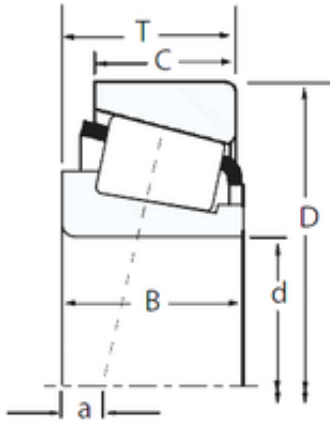

China abec 7 Bearing Supplier

timken tapered roller bearing 32212
60x110x29.75mm tapered roller bearings

Bearing No. 32212

Size	60x110x29.75 mm
Bore Diameter	60 mm
Outer Diameter	110 mm
Width	29,75 mm
d	60 mm
D	110 mm
T	29,75 mm
B	28 mm
C	24 mm
R	2 mm
r	1,5 mm
Weight	1,14 Kg
Dynamic load rating radial (C)	137 kN
Calculation factor (e)	0,4

32212 Bearing 2D drawings and 3D CAD models