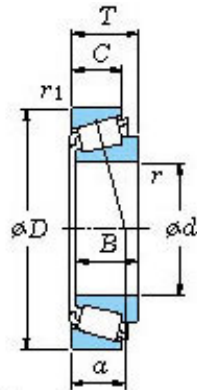

# China abec 7 Bearing Supplier

■ Mounting dimensions

Jl69349/10 Bearing 2D drawings and 3D CAD models

## Koyo Automobile Taper Roller Bearings Jl69349/10 Jl69349 Jl69310

Bearing No. Jl69349/10

Bearing No.	Jl69349/10
d	38
D	63
T	17
B	17
r(min)	SP
r1(min)	SP
Cr	54.7
C0r	58.2
Cu	8.25
Grease lub.	6000
Oil lub.	8000
C	13.500
a	14.6 mm
da	49.0
db	41.0
Da	60.0
Db	56.5
ra(max)	3.5
rb(max)	1.2
e	0.42
Y1	1.44
Y0	0.79
(Refer.) Mass(kg)	0.199