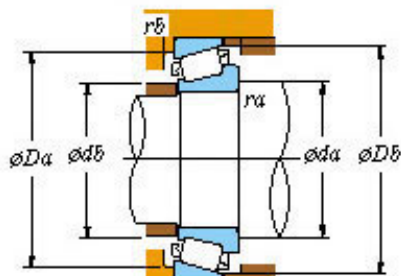

# China abec 7 Bearing Supplier

■ Mounting dimensions

Jl69349/10 Bearing 2D drawings and 3D CAD models

## Koyo Automobile Taper Roller Bearings Jl69349/10 Jl69349 Jl69310

Bearing No. Jl69349/10

Bearing No.	Jl69349/10
d	38
D	63
T	17
B	17
r(min)	SP
r1(min)	SP
Cr	54.7
C0r	58.2
Cu	8.25
Grease lub.	6000
Oil lub.	8000
C	13.500
a	14.6 mm
da	49.0
db	41.0
Da	60.0
Db	56.5
ra(max)	3.5
rb(max)	1.2
e	0.42
Y1	1.44
Y0	0.79
(Refer.) Mass(kg)	0.199