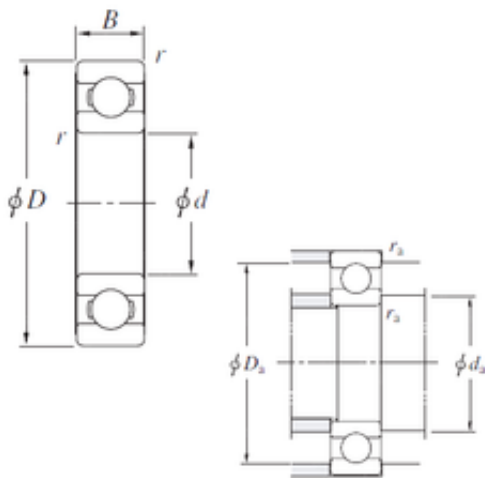

China abec 7 Bearing Supplier

6021 Bearing 2D drawings and 3D CAD models

Koyo Timken SKF Snr NTN 6021 6022 6024
 6026 6028 6200 6201 6202 6203 6204 6205 6206
 6207 6208 6209 6210 6211 6212 6213 6214 6215
 6216 Deep Groove Ball Bearing

Bearing No. 6021

Size	105x160x26 mm
Bore Diameter	105 mm
Outer Diameter	160 mm
Width	26 mm
d	105 mm
D	160 mm
B	26 mm
C	26 mm
r min.	2 mm
da min.	114 mm
Da max.	151 mm
ra max.	2 mm
Weight	1,59 Kg
Basic dynamic load rating (C)	72,3 kN
Basic static load rating (C0)	65,8 kN
(Grease) Lubrication Speed	4000 r/min
(Oil) Lubrication Speed	4700 r/min
Category	Single Row Ball Bearings
Inventory	0.0
Manufacturer Name	KOYO
Minimum Buy Quantity	N/A
Weight / Kilogram	1.73
EAN	0605790050510

China abec 7 Bearing Supplier

Product Group	B00308
Enclosure	Open
Precision Class	ABEC 1 ISO P0
Maximum Capacity / Filling Slot	No
Rolling Element	Ball Bearing
Snap Ring	No
Internal Special Features	No
Cage Material	Steel
Internal Clearance	C0-Medium
Inch - Metric	Metric
Long Description	105MM Bore; 160MM Outside Diameter; 26MM Outer Race Width; Open; Ball Bearing; ABEC 1 ISO P0; No Filling Slot; No Snap Ring; No Internal Special Features; C0-Medium Internal Clearance; Steel Cage
Other Features	Deep Groove
Category	Single Row Ball Bearing
UNSPSC	31171504
Harmonized Tariff Code	8482.10.50.68
Noun	Bearing
Keyword String	Ball
Manufacturer URL	http://www.koyousa.com
Weight / LBS	3.50535
Outer Race Width	1.024 Inch 26 Millimeter
Outside Diameter	6.299 Inch 160 Millimeter
Inner Race Width	0 Inch 0 Millimeter
Bore	4.134 Inch 105 Millimeter
Bearing No.	6021
r(min)	2
Cr	90.4

China abec 7 Bearing Supplier

C0r	65.8
Cu	3.20
f0	15.8
Grease lub.	4000
Oil lub.	4700
da(min)	114
Da(max)	151
ra(max)	2
(Refer.) Mass(kg)	1.59