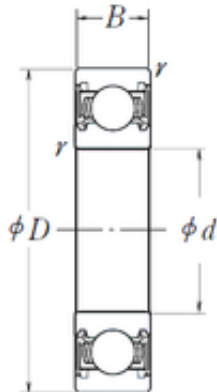

## China abec 7 Bearing Supplier

JAPAN NSK bearing 6201DDU 6202DDU  
6203DDU 6204DDU 6205DDU 6206DDU 6206  
DDU ball bearing

Bearing No. 6201DDU

6201DDU Bearing 2D drawings and 3D CAD models

|                               |                          |
|-------------------------------|--------------------------|
| Size                          | 12x32x10 mm              |
| Bore Diameter                 | 12 mm                    |
| Outer Diameter                | 32 mm                    |
| Width                         | 10 mm                    |
| d                             | 12 mm                    |
| D                             | 32 mm                    |
| B                             | 10 mm                    |
| C                             | 10 mm                    |
| r min.                        | 0,6 mm                   |
| da min.                       | 16 mm                    |
| da max                        | 17 mm                    |
| Da max.                       | 28 mm                    |
| ra max.                       | 0,6 mm                   |
| Weight                        | 0,037 Kg                 |
| Basic dynamic load rating (C) | 6,8 kN                   |
| Basic static load rating (C0) | 3,05 kN                  |
| (Grease) Lubrication Speed    | 17 000 r/min             |
| Category                      | Single Row Ball Bearings |
| Inventory                     | 0.0                      |
| Manufacturer Name             | NSK                      |
| Minimum Buy Quantity          | N/A                      |
| Weight / Kilogram             | 0.038                    |
| EAN                           | 0029176063916            |
| Product Group                 | B00308                   |