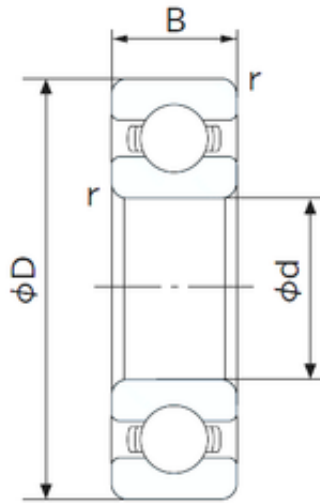

China abec 7 Bearing Supplier

Timken, SKF Bearing, NSK, NTN, Koyo Bearing, Fbj NACHI Bearing, Auto / Agricultural Machinery Ball Bearing 6001 6002 6003 6004 6201 6202 6203 6204 Zz 2RS C3

Bearing No. 6001

6001 Bearing 2D drawings and 3D CAD models

Size	12x28x8 mm
Bore Diameter	12 mm
Outer Diameter	28 mm
Width	8 mm
d	12 mm
D	28 mm
B	8 mm
C	8 mm
r min.	0.3 mm
da min.	14 mm
Da max.	26 mm
ra max.	0.3 mm
Weight	0.023 Kg
Basic dynamic load rating (C)	5,1 kN
Basic static load rating (C0)	2,39 kN
(Grease) Lubrication Speed	27000 r/min
Enclosure	Open
Bore Type	Cylindrical Bore
Configuration	Single Row
Bore Size	12 mm
Outside Diameter	28 mm
Width	8 mm
Fillet Radius/Chamfer	0.3 mm